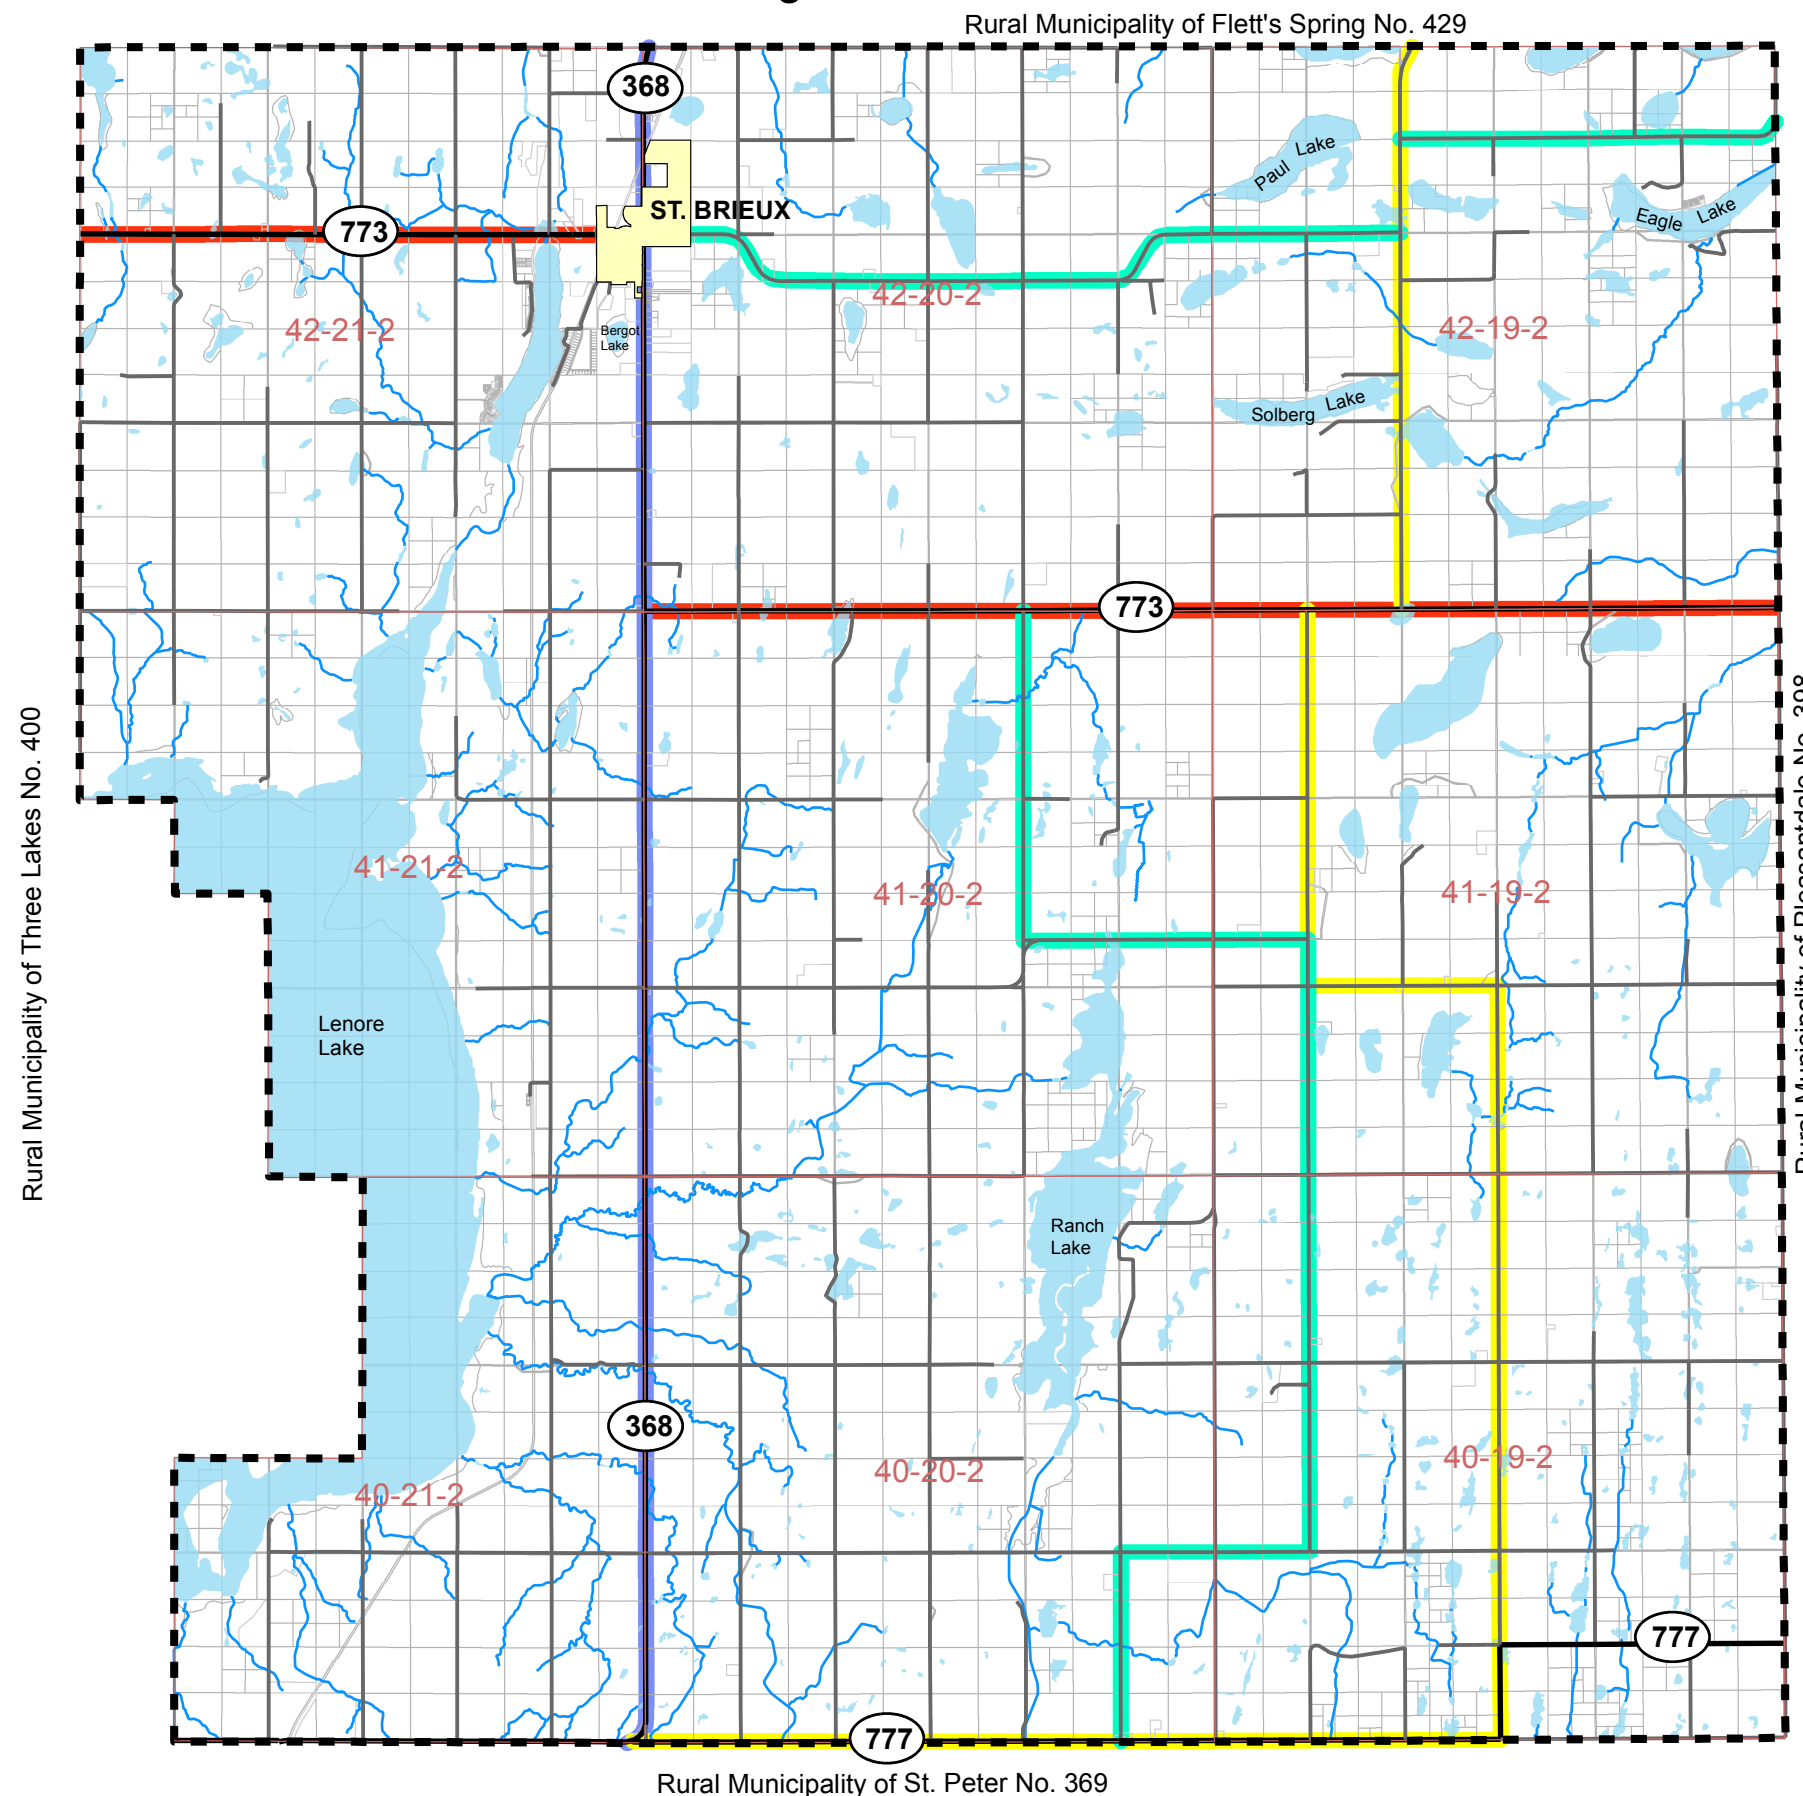

DRAFT Reference Map Rural Municipality of Lake Lenore No. 399 Existing Road Network

Legend

- 9 month Primary Weight
- Clearing the Path
- RM Heavy Haul Road
- RM Primary Road
- Major Highway
- Other Road
- Boundary
- Watercourse
- Waterbody
- Urban Municipality
- Township

Note: Based on information from the Provincial Primary Weight & Clearing the Path Corridors for the Province of Saskatchewan and the community engagement process.