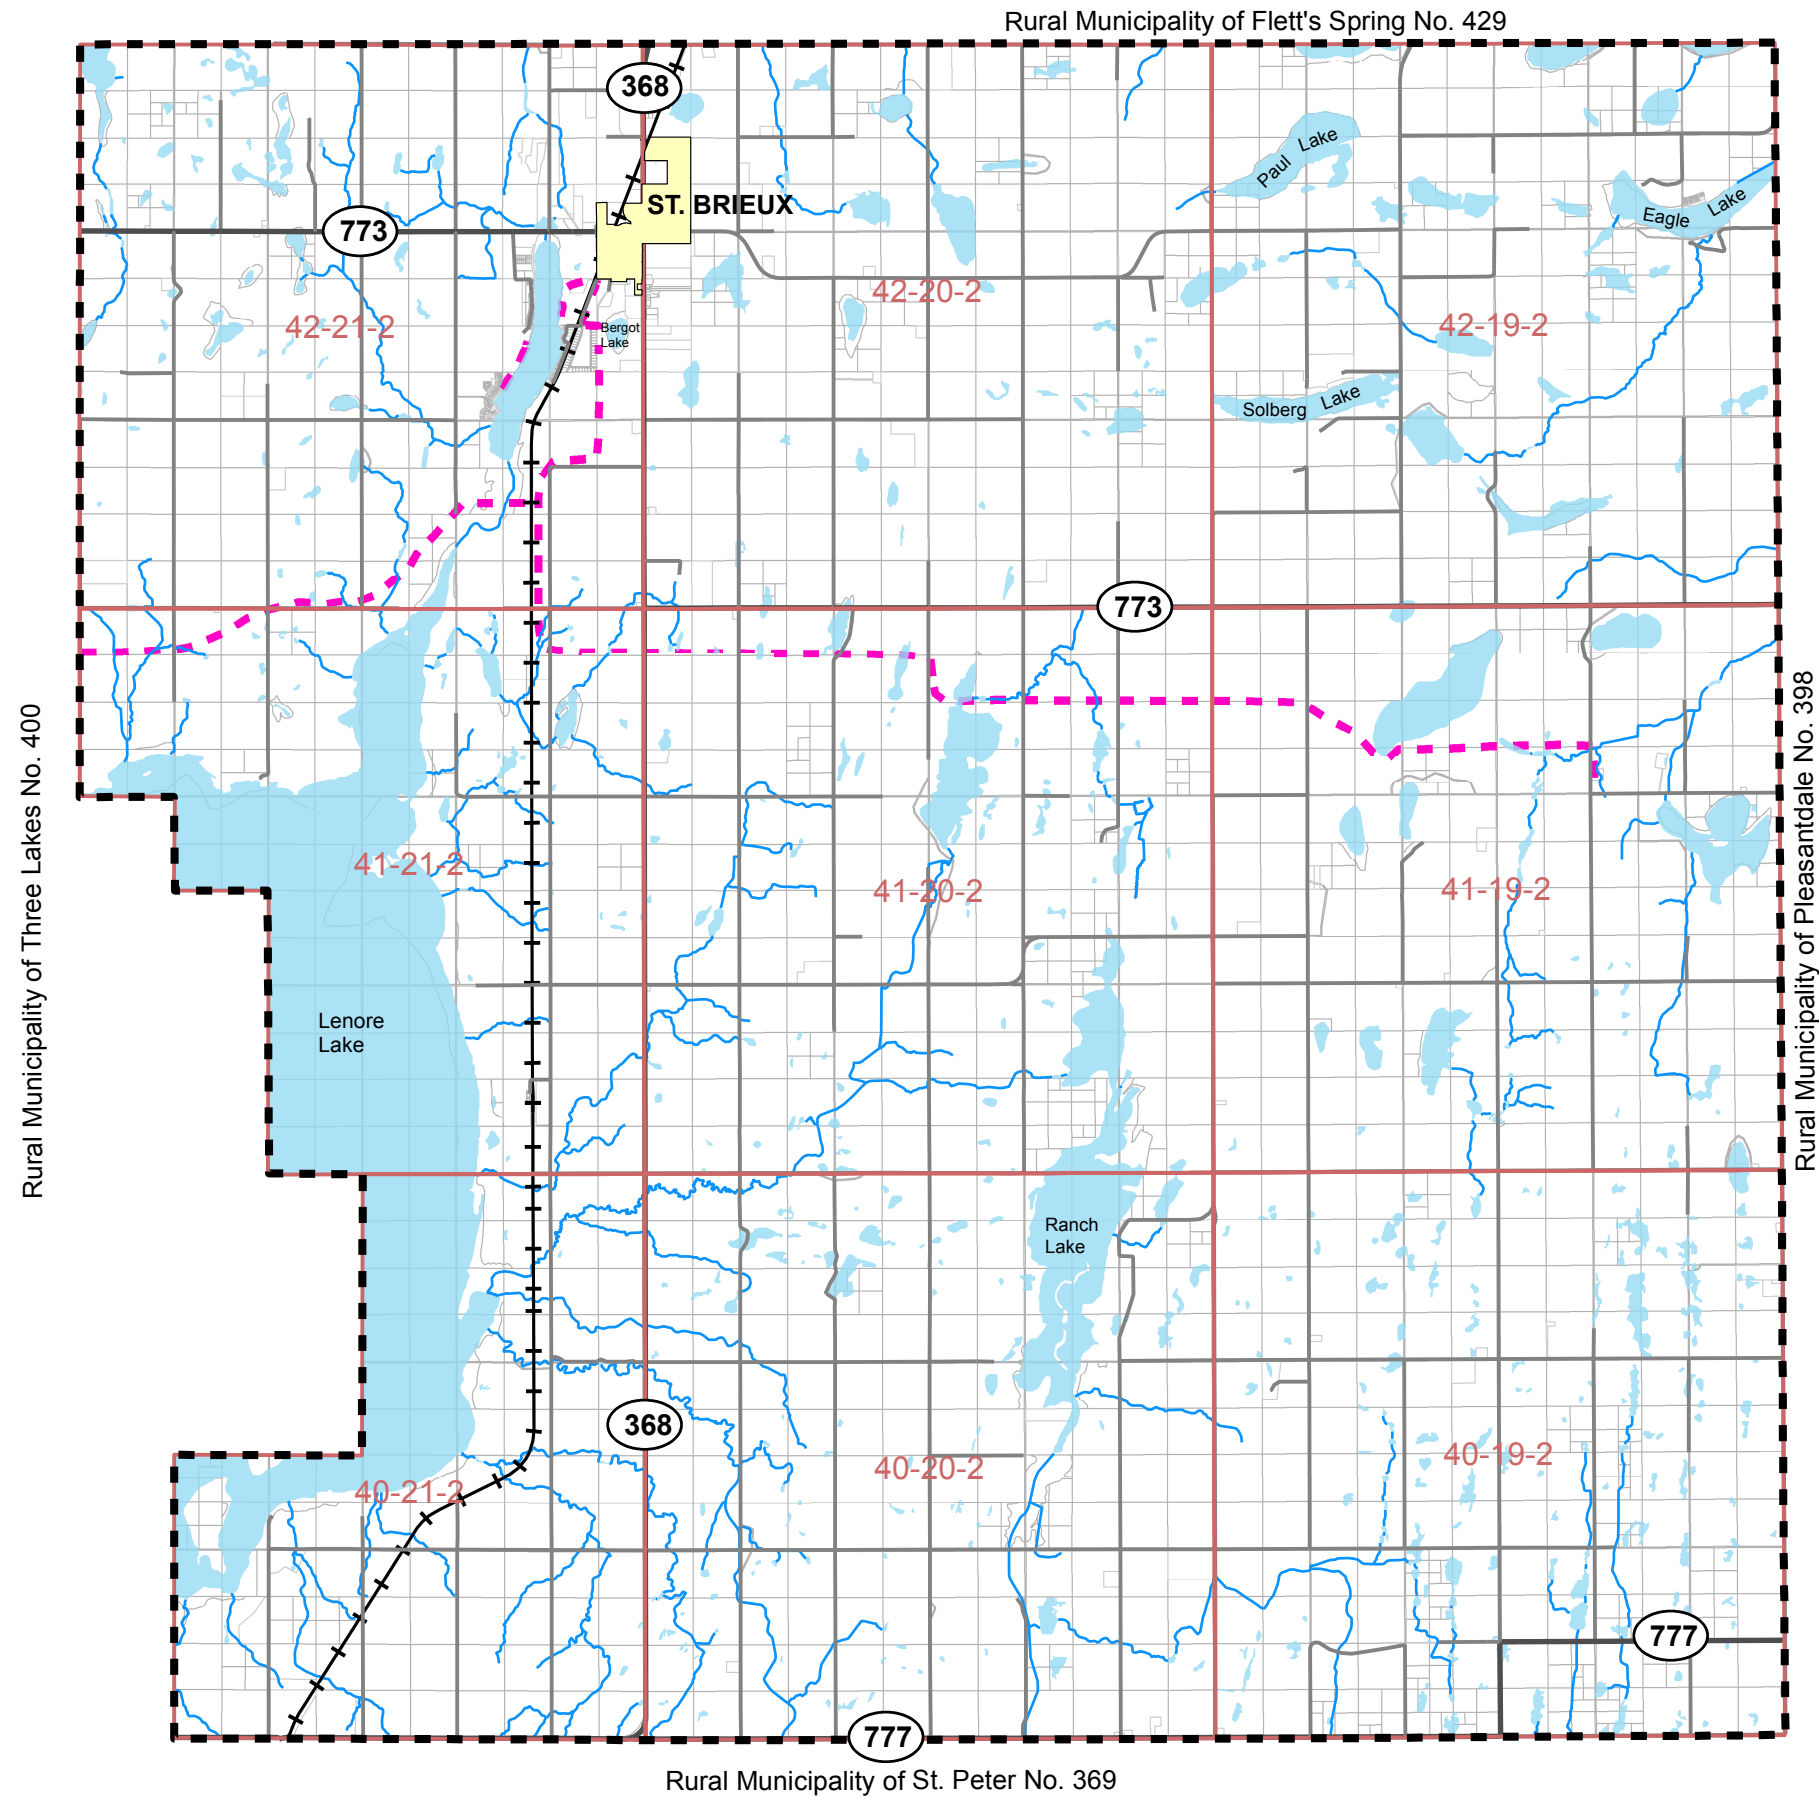

DRAFT Reference Map Rural Municipality of Lake Lenore No. 399 Rails and Trails

Legend

- Active Railway
- Little Moose Trail
- Boundary
- Other Road
- Major Highway
- Watercourse
- Waterbody
- Township
- Urban Municipality

Note: Active Railway information is from Information Services Corporation's GeoSask website (www.geosask.ca) and Trail information is based on the community engagement process.